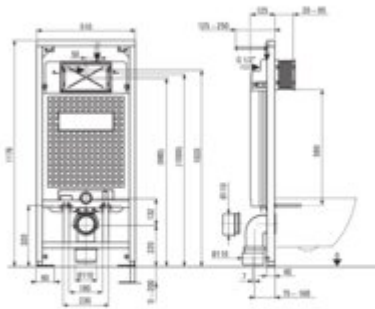

PEONIA

Toilet set, concealed

Product code: CDENDZPW
EAN: 5907650819318
Color: anthracite, titanium, nero
Warranty [years]: 10

Concealed toilet frame

Frame height adjustment [mm]	200
Tank capacity [l]	9
Double flushing [l]	3/6
Designated for light casing	yes
Designated for installation in front of the load-bearing wall	yes
Connection valve G1/2"	yes
Silent flushing and filling	yes
Mounting bolts spacing 180 mm and 230 mm	yes

Toilet bowl

Finish	anthracite, titanium
Type	wall-mounted
Rim type	rimless
Hidden mountings	yes

Toilet seat

Slow-close toilet seat	yes
Slim toilet seat	yes
Chrome hinges	yes
Quick seat detachment	yes
Antibacterial	yes

Flush button

Finish	nero
Surface type	matte
Button type	duple

Features:

- Innovative concealed frame
- Dual button, allowing adjustment of the amount of water used for flushing
- Hard and durable ceramics does not lose its properties with long use
- Antibacterial coating, preventing the growth of microorganisms
- Rimless bowl for easy cleaning and hygiene
- Soft-closing toilet seat
- Mounting system with hidden fixings
- Hygienic certificate of the National Institute of Hygiene confirming the product's compliance
- Dedicated cleaning agent, safe for cleaned surfaces