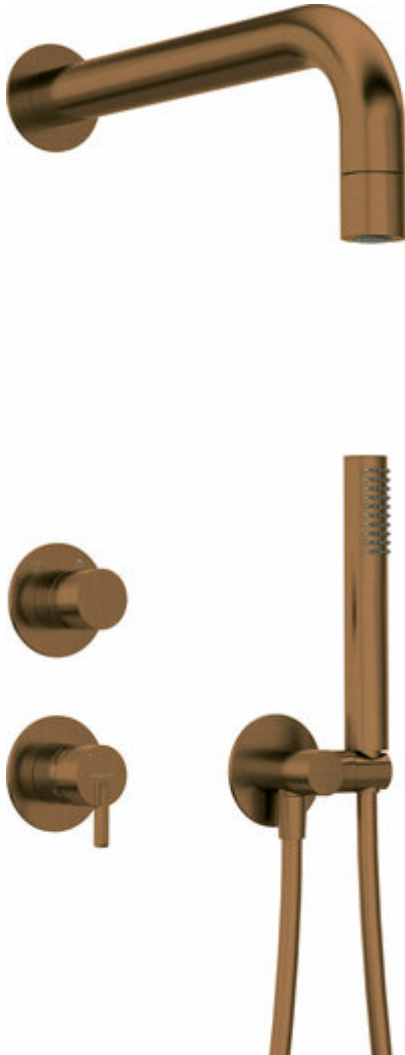

SILIA

Concealed shower set, with a fixed shower head

 deante

Product code: NQS_C9XK

EAN: 5907650870623

Color: brushed bronze

Warranty [years]: 7

Mixer

Mixer type	single-handle, mixer
Installation method	concealed
Flow class [l/min]	S - 15.1-19.8 l/min
Acoustic group [dB]	I (x <= 20)

Spout

Spout type	still
Range of shower/ bath spout [mm]	382

Shower overhead

Shape	round
Material	brass
thickness	42
Diameter [mm]	42
Anti-calc	yes
Number of functions	1
Stream type	rain

Hand shower

Number of functions	1
Anti-calc	yes
Stream type	rain
Additional features	cool-out

Hose

Length [mm]	1500
Braid material	PVC
Anti-twist	1

Angled hose connector

Finish	brushed bronze
Connection type	for the hose with hand shower holder
Shape	round
Material	brass
Connection thread	yes
Concealed mounting	yes