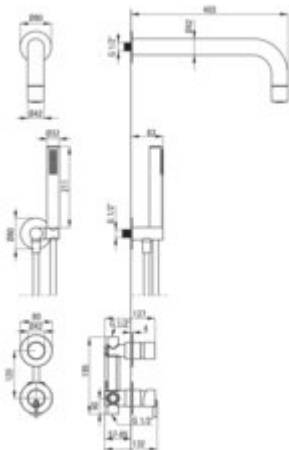

SILIA

Concealed shower set, with a fixed shower head

 deante

Product code: NQS_C9XK

EAN: 5907650870623

Color: brushed bronze

Warranty [years]: 7

Mixer

Mixer type	single-handle, mixer
Installation method	concealed
Flow class [l/min]	S - 15.1-19.8 l/min
Acoustic group [dB]	I (x <= 20)

Spout

Spout type	still
Range of shower/ bath spout [mm]	382

Shower overhead

Shape	round
Material	brass
thickness	42
Diameter [mm]	42
Anti-calc	yes
Number of functions	1
Stream type	rain

Hand shower

Number of functions	1
Anti-calc	yes
Stream type	rain
Additional features	cool-out

Hose

Length [mm]	1500
Braid material	PVC
Anti-twist	1

Angled hose connector

Finish	brushed bronze
Connection type	for the hose with hand shower holder
Shape	round
Material	brass
Connection thread	yes
Concealed mounting	yes