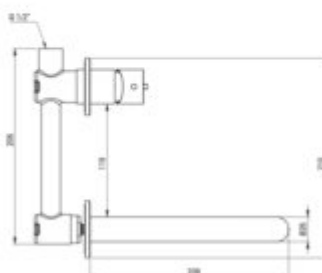

SILIA

Washbasin tap, concealed

Product code: BQS_R54L

EAN: 5907650826934

Color: brushed gold

Warranty [years]: 7

Mixer

Finish	brushed gold
Material	brass
Mixer type	single-handle, mixer
Installation method	concealed
Flow class [l/min]	Z - 4-9 l/min
Acoustic group [dB]	I (x <= 20)

Mixer cartridge

Ceramic cartridge size	25 mm
------------------------	-------

Spout

Spout type	still
Mixer spout range [mm]	201
Material	brass

Aerator (XDCTOPCDO)

Aerator type	honeycomb, swivel
Aerator size	M18.5

Aerator (XDCTOTUDO)

Aerator size	M16.5
--------------	-------

Features:

- Deante Design Studio Collection
- Noble form and timeless simplicity
- Flush-mounted installation ensures the aesthetics of the bathroom
- The mixer body is made of the highest quality brass
- The mixer is equipped with a stream aerator
- The movable aerator allows you to direct the water stream
- Only the best materials, the quality of which has been confirmed by laboratory tests
- Z flow class (4-9 l/min) allowing for water consumption reduction
- Cleaning agent for fixtures in all colors available
- Innovative and easy to maintain brushed gold coating
- The faucet includes a concealed element
- Coating applied using the PVD method