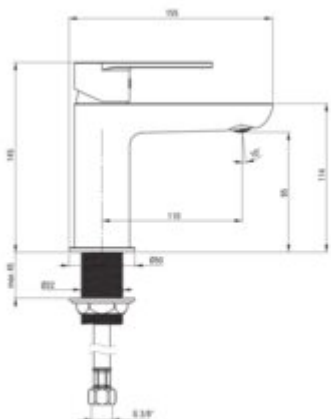

ALPINIA

Washbasin tap

Product code: BGAE020M

EAN: 5907650826316

Color: chrome

Warranty [years]: 7

Mixer

Finish	chrome
Material	brass
Mixer type	single-handle, mixer
Installation method	standing
Total mixer height [mm]	145
Flow class [l/min]	Z - 4-9 l/min
Acoustic group [dB]	I (x <= 20)

Mixer cartridge

Ceramic cartridge size	35 mm
------------------------	-------

Spout

Spout type	still
Mixer spout range [mm]	110
Material	brass

Aerator

Aerator type	restricting the flow
Aerator size	M24
Water flow reduction	to 4.5 l/min

Connecting hose

Length [mm]	450
Installation thread	3/8"
Connection thread	M10

Features:

- Light and subtle design
- Coin-slot aerator
- The tap is equipped with an ECO-aerator that reduces water consumption to 4,5 l-min
- The mixer body is made of the highest quality brass
- The mounting sleeve facilitates the installation of the mixer
- 45 cm connection hoses included
- The mixer is equipped with a stream aerator
- Z flow class (4-9 l/min) allowing for water consumption reduction
- Only the best materials, the quality of which has been confirmed by laboratory tests
- Cleaning agent for fixtures in all colors available