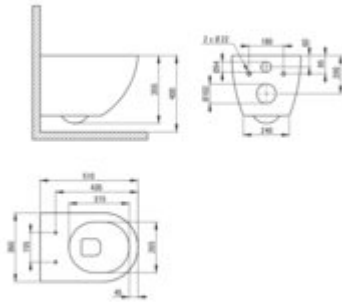

PEONIA

Toilet bowl, with seat

Product code: CDEDNZPW

EAN: 5907650820437

Color: nero

Warranty [years]: 10

Toilet bowl

Finish	nero
Material	ceramic
Type	wall-mounted
Rim type	rimless
Hidden mountings	yes
Width [mm]	360
Length [mm]	510
Height [mm]	355
Mounting holes spacing / Axis [mm]	180
Toilet seat	included
Designed for installation with a mechanical concealed frame with a 3/6 l drain valve setting	no
Mounting kit included	yes
Additional features	toilet seat included

Toilet seat

Finish	nero
Material	duroplast
Slow-close toilet seat	yes
Slim toilet seat	yes
Width [mm]	366
Length [mm]	446
Chrome hinges	yes
Quick seat detachment	yes
Antibacterial	yes

Features:

- Hard and durable ceramics does not lose its properties with long use
- Antibacterial coating, preventing the growth of microorganisms
- Rimless bowl for easy cleaning and hygiene
- Soft-close toilet seat included
- Mounting system with hidden fixings
- Hygienic certificate of the National Institute of Hygiene confirming the product's complia
- Dedicated cleaning agent, safe for cleaned surfaces