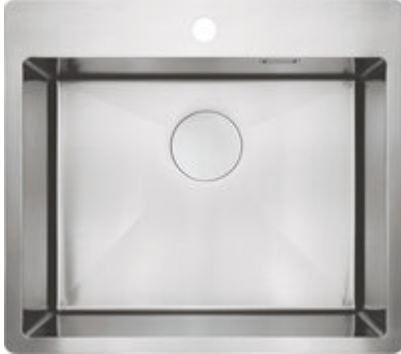

## Steel sink, 1-bowl

Product code: ZPO\_010B

EAN: 5907650873792

Color: brushed steel

Warranty [years]: 2

### Sink

Finish	steel
Surface type	satin, brushed
Material	steel 304
Installation method	inset, flush, undermount
Number of bowls	1
Minimum cabinet width [mm]	600
Width [mm]	505
Length [mm]	550
Height [mm]	200
Bowl depth [mm]	200
Cut-out Length [mm]	530
Cut-out Width [mm]	485
Cut-out Length [mm]	500
Cut-out Width [mm]	400
Steel thickness [mm]	1
Reversible	no
Equipped with accessories	yes
Drain diameter	3.5"
Number of holes	1
Additional features	drain cover included

### Features:

- Drain cover
- High-strength stainless steel
- The sink is equipped with fittings with a connection to the dishwasher
- Natural antiseptic properties of steel
- The exceptionally spacious and deep bowl will even accommodate trays taken out of the oven
- Space-saving siphon which facilitates e.g. sorting waste
- Dedicated cleaning agent, safe for cleaned surfaces
- Self-drilling tap hole - without voiding the warranty.