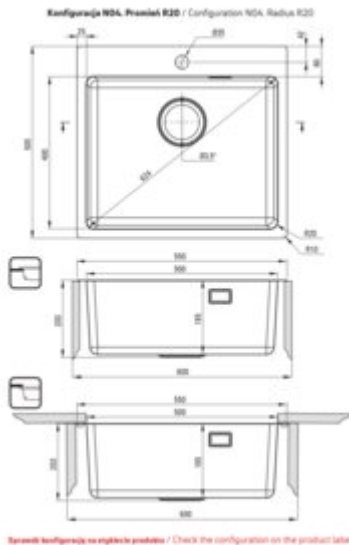

## Steel sink, 1-bowl

Product code: ZPO\_010B

EAN: 5907650873792

Color: brushed steel

Warranty [years]: 2

### Sink

Finish	steel
Surface type	satin, brushed
Material	steel 304
Installation method	inset, flush, undermount
Number of bowls	1
Minimum cabinet width [mm]	600
Width [mm]	505
Length [mm]	550
Height [mm]	200
Bowl depth [mm]	200
Cut-out Length [mm]	530
Cut-out Width [mm]	485
Cut-out Length [mm]	500
Cut-out Width [mm]	400
Steel thickness [mm]	1
Reversible	no
Equipped with accessories	yes
Drain diameter	3.5"
Number of holes	1
Additional features	drain cover included