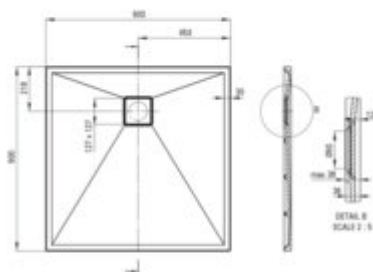

CORREO
Granite shower tray, square

Product code: KQR_A41B

EAN: 5907650878902

Color: alabaster

Warranty [years]: 10

Finish	white
Material	granite
Shape	square
Width [mm]	900
Length [mm]	900
Height [mm]	36
Installation method	directly on the spout, on the floor level, on the construction material support
Drain diameter	90
possibility to cut to size	yes
Hydrophobicity	yes

Features:

- Dedicated cleaning agent, safe for cleaned surfaces
- Hydrophobic properties repel water molecules
- Properties of Deante granite: resistance to impact, high temperature, discoloration, therm
- For installation at floor level, directly on the screed or supported by construction mater
- Possibility of cutting the granite shower tray
- Warning! The NHC_029C siphon fits this shower tray
- Warning! The NHC_029D siphon fits this shower tray
- Only the best materials, the quality of which has been confirmed by laboratory tests
- Anti-slip properties of granite shower trays
- The finish enriched with silver ions adds antiseptic properties