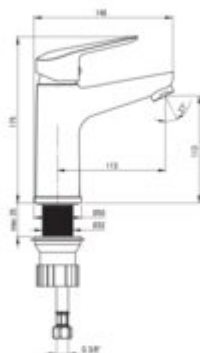

BORO

Washbasin tap

Product code: BMO_N20M

EAN: 5907650809739

Color: nero

Warranty [years]: 7

Mixer

Finish	nero
Material	brass
Mixer type	single-handle, mixer
Installation method	standing
Total mixer height [mm]	168
Flow class [l/min]	S - 15.1-19.8 l/min
Acoustic group [dB]	II (20 < x <= 30)

Mixer cartridge

Ceramic cartridge size	35 mm
------------------------	-------

Spout

Spout type	still
Mixer spout range [mm]	112
Material	brass

Aerator

Aerator type	honeycomb
Aerator size	M24

Connecting hose

Length [mm]	350
Installation thread	3/8"
Connection thread	M10

Features:

- Cleaning agent for fixtures in all colors available
- Only the best materials, the quality of which has been confirmed by laboratory tests
- 45 cm connection hoses included
- Innovative, durable and easy to clean Nero coating