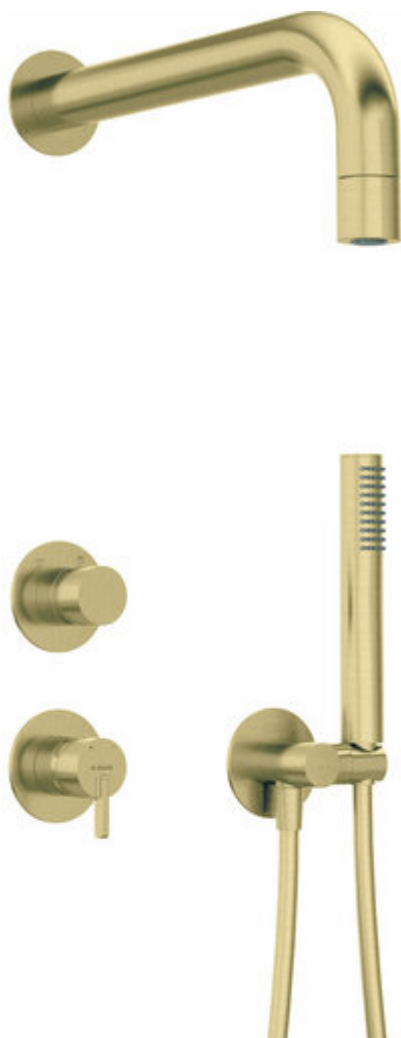

SILIA

Concealed shower set, with a fixed shower head

 deante

Product code: NQS_R9XK

EAN: 5907650827795

Color: brushed gold

Warranty [years]: 7

Mixer

Mixer type	single-handle, mixer
Installation method	concealed
Flow class [l/min]	S - 15.1-19.8 l/min
Acoustic group [dB]	I (x <= 20)

Spout

Spout type	still
Range of shower/ bath spout [mm]	382

Shower overhead

Shape	round
Material	brass
thickness	42
Diameter [mm]	42
Anti-calc	yes
Number of functions	1
Stream type	rain

Hand shower

Number of functions	1
Anti-calc	yes
Stream type	rain
Additional features	cool-out

Hose

Length [mm]	1500
Braid material	PVC
Anti-twist	1

Angled hose connector

Finish	brushed gold
Connection type	for the hose with hand shower holder
Shape	round
Material	brass
Connection thread	yes
Concealed mounting	yes