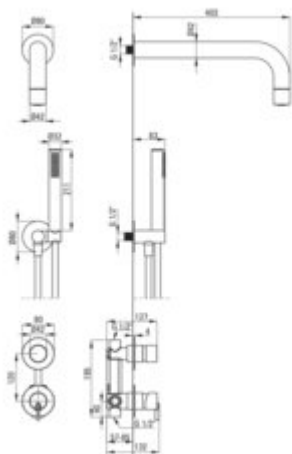

SILIA

Concealed shower set, with a fixed shower head

 deante

Product code: NQS_R9XK

EAN: 5907650827795

Color: brushed gold

Warranty [years]: 7

Mixer

Mixer type	single-handle, mixer
Installation method	concealed
Flow class [l/min]	S - 15.1-19.8 l/min
Acoustic group [dB]	I (x <= 20)

Spout

Spout type	still
Range of shower/ bath spout [mm]	382

Shower overhead

Shape	round
Material	brass
thickness	42
Diameter [mm]	42
Anti-calc	yes
Number of functions	1
Stream type	rain

Hand shower

Number of functions	1
Anti-calc	yes
Stream type	rain
Additional features	cool-out

Hose

Length [mm]	1500
Braid material	PVC
Anti-twist	1

Angled hose connector

Finish	brushed gold
Connection type	for the hose with hand shower holder
Shape	round
Material	brass
Connection thread	yes
Concealed mounting	yes