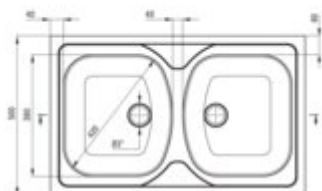

TANGO

Steel sink, 2-bowl

Product code: ZM5_0200

EAN: 5907650845782

Color: satin

Warranty [years]: 2

Sink

Finish	satin
Surface type	satin
Material	steel 201
Installation method	lay-on
Number of bowls	2
Minimum cabinet width [mm]	800
Width [mm]	500
Length [mm]	800
Height [mm]	140
Bowl depth [mm]	140
2nd bowl depth [mm]	140
Reversible	no
Equipped with accessories	yes
Drain diameter	2"

Sink waste kit

Finish	steel
Plug type	manual
Low siphon/ Space saver	yes
possibility to connect a dishwasher/ washing machine	yes

Features:

- High-strength stainless steel
- The sink is equipped with fittings with a connection to the dishwasher
- Natural antiseptic properties of steel
- Dedicated cleaning agent, safe for cleaned surfaces
- Self-drilling tap hole - without voiding the warranty.