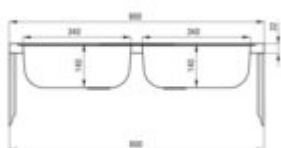

TANGO

Steel sink, 2-bowl

Product code: ZM5_0200

EAN: 5907650845782

Color: satin

Warranty [years]: 2

Sink

Finish	satin
Surface type	satin
Material	steel 201
Installation method	lay-on
Number of bowls	2
Minimum cabinet width [mm]	800
Width [mm]	500
Length [mm]	800
Height [mm]	140
Bowl depth [mm]	140
2nd bowl depth [mm]	140
Reversible	no
Equipped with accessories	yes
Drain diameter	2"