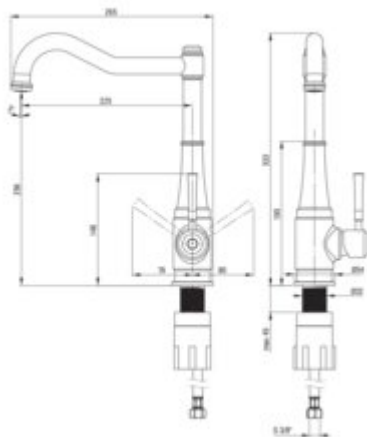

## Kitchen tap, with rectangular spout

Product code: BQT\_063M

EAN: 5908212086070

Color: chrome

Warranty [years]: 7

### Mixer cartridge

Ceramic cartridge size	25 mm
------------------------	-------

### Spout

Spout type	swivel
Mixer spout range [mm]	225
Material	stainless steel

### Connecting hose

Length [mm]	600
Installation thread	3/8"
Connection thread	M10