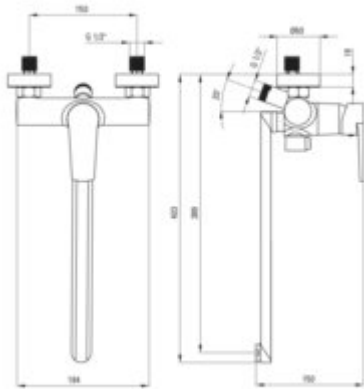

## Washbasin tap, wall-mounted

Product code: BUT\_056M

EAN: 5907650812852

Color: chrome

Warranty [years]: 7

### Mixer cartridge

Ceramic cartridge size	35 mm
------------------------	-------

### Spout

Mixer spout range [mm]	389
Material	stainless steel

### Aerator

Aerator type	honeycomb
Aerator size	M24