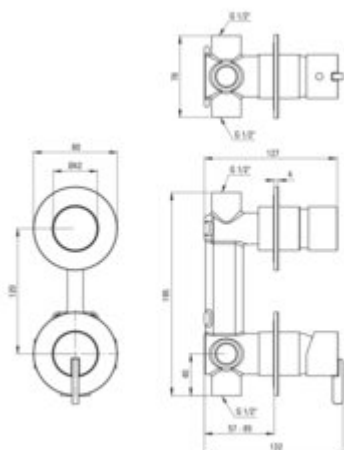

SILIA

Shower mixer, concealed

Product code: BQS_F44P

EAN: 5907650818601

Color: brushed steel

Warranty [years]: 7

Mixer

Finish	steel
Material	brass
Mixer type	single-handle, mixer
Installation method	concealed
Flow class [l/min]	S - 15.1-19.8 l/min
Acoustic group [dB]	I (x ≤ 20)

Mixer cartridge

Ceramic cartridge size	35 mm
------------------------	-------

Function switch

Switch type	click mechanical
-------------	------------------

Features:

- Deante Design Studio Collection
- Noble form and timeless simplicity
- Ceramic mechanical Click type function switch
- Flush-mounted installation ensures the aesthetics of the bathroom
- The mixer body is made of the highest quality brass
- Only the best materials, the quality of which has been confirmed by laboratory tests
- Cleaning agent for fixtures in all colors available
- Innovative and easy to maintain brushed steel coating
- Coating applied using the PVD method