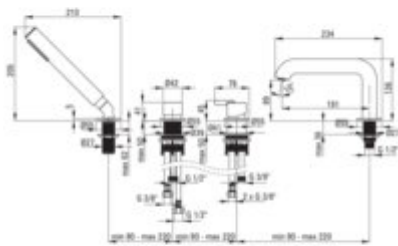

## Bath mixer, 4-hole

**Product code:** BQS\_R14M  
**EAN:** 5907650826965  
**Color:** brushed gold  
**Warranty [years]:** 7

### Mixer

Finish	brushed gold
Material	brass
Mixer type	single-handle, mixer
Installation method	standing
Total mixer height [mm]	205
Flow class [l/min]	A <= 15 (9.1 - 15)
Acoustic group [dB]	I (x <= 20)

### Mixer cartridge

Ceramic cartridge size	35 mm
------------------------	-------

### Connecting hose

Length [mm]	450
Installation thread	3/8"
Connection thread	M12