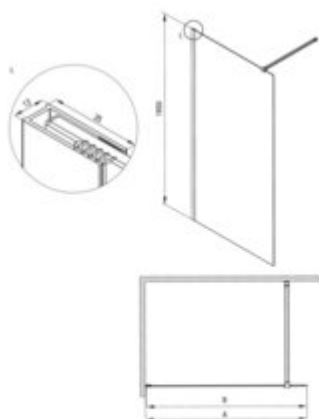

**PRIZMA**  
Shower wall, walk-in

**Product code:** KTJ\_F38P  
**EAN:** 5907650839415  
**Color:** brushed steel  
**Warranty [years]:** 5

Model	Type	A (mm)	B (mm)
KTJ_F38P	900x1950	800	1950
KTJ_F38P	800x1950	780	1950
KTJ_F38P	800x1800	780	1800
KTJ_F38P	1000x1950	800	1950
KTJ_F38P	1100x1950	900	1950
KTJ_F38P	1200x1950	1000	1950

**Shower door**

rails adjustable stiffening the cabin

**Showe cabin**

Width [mm]	800
Height [mm]	1950
Glass finish	transparent
Glass thickness [mm]	6
Active cover	yes
Side dimension [mm]	780
Tempered glass TOTAL WHITE	no
Reversible doors	yes
Installation without shower tray	yes possible

**Features:**

- Only the best materials, the quality of which has been confirmed by laboratory tests
- Hydrophobic Active-Cover coating that makes it easier for water to run off the glass
- Possibility to install the cabin without a shower tray, directly on the tiles
- Safe and durable tempered glass
- Dedicated to Active Cover surfaces
- Resistance to impacts, chemicals and stains in accordance with PN-EN 14428+A1:2008 norm, c
- Reversible door that allows the cabin to be mounted on the right or left side
- Dedicated cleaning agent, safe for cleaned surfaces
- Free combination of elements
- Coating applied using the PVD method