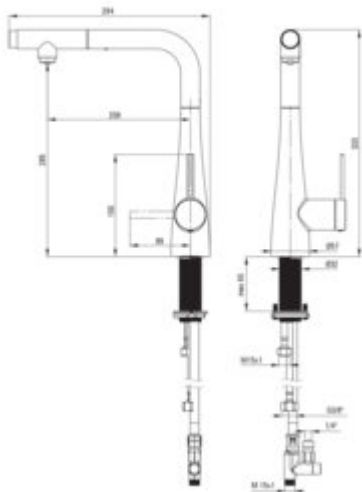

ERIDAN

Kitchen tap, with water filter connection

Product code: BRE_R75M

EAN: 5907650864080

Color: brushed gold

Warranty [years]: 7

 deante

Mixer

Finish	brushed gold
Material	steel 304
Mixer type	single-handle, mixer, for the water filter connection
Installation method	standing
Total mixer height [mm]	333
Flow class [l/min]	Z - 4-9 l/min
Acoustic group [dB]	I (x ≤ 20)

Mixer cartridge

Ceramic cartridge size	35 mm
------------------------	-------

Spout

Spout type	pull-out
Material	stainless steel

Aerator

Aerator type	honeycomb
Aerator size	M24

Connecting hose

Length [mm]	600
Installation thread	3/8"

Features:

- Deante Design Studio Collection
- Z flow class (4-9 l/min) allowing for water consumption reduction
- 45 cm connection hoses included
- The mounting sleeve facilitates the installation of the mixer
- The mixer with functional pull-out spout
- The tap can be mounted even very close to the wall
- Pull-out spout for filtered water
- Innovative and easy to maintain brushed gold coating
- The mixer is equipped with a stream aerator
- Only the best materials, the quality of which has been confirmed by laboratory tests
- Coating applied using the PVD method