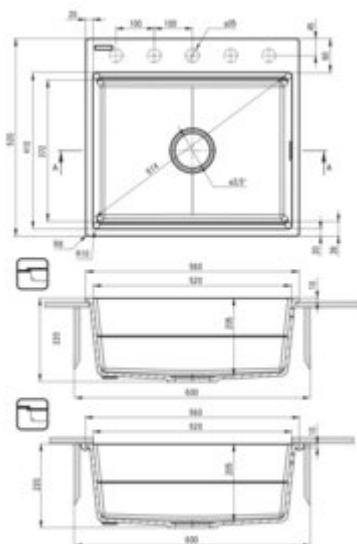

MAGNETIC

Magnetic granite sink, 1-bowl

Product code: ZRM_G10A

EAN: 5907650865414

Color: metallic graphite

Warranty [years]: 18

Sink

Finish	metallic graphite
Surface type	matte
Material	granite
Installation method	inset, undermount, flush
Number of bowls	1
Minimum cabinet width [mm]	600
Width [mm]	520
Length [mm]	560
Height [mm]	220
Bowl depth [mm]	205
Cut-out Length [mm]	540
Cut-out Width [mm]	500
Cut-out Length [mm]	520
Cut-out Width [mm]	410
Equipped with accessories	yes
Drain diameter	3.5"
Number of pre-drilled holes	5