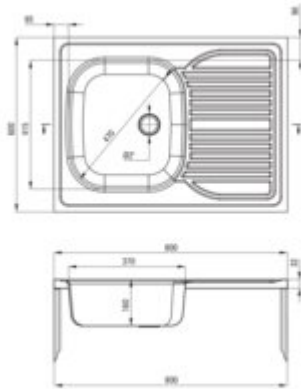

## Steel sink, 1-bowl with drainer

Product code: ZM6\_0110

EAN: 5907650845805

Color: satin

Warranty [years]: 2

### Sink

Finish	satin
Surface type	satin
Material	steel 201
Installation method	lay-on
Number of bowls	1
Minimum cabinet width [mm]	800
Width [mm]	600
Length [mm]	800
Height [mm]	160
Bowl depth [mm]	160
Reversible	yes
Equipped with accessories	yes
Drain diameter	2"