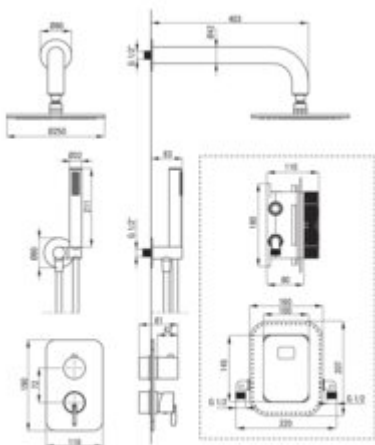

SILIA  
Concealed shower set, with mixer  
BOX

Product code: BXYYNQSM  
EAN: 5907650850830  
Color: nero  
Warranty [years]: 7

**Mixer (BXY\_NQSM)**

Mixer type	Concealed BOX
------------	---------------

**Mixer (BXY\_X44M)**

Mixer type	Concealed BOX, mixer
Installation method	concealed
Flow class [l/min]	B <= 25.2 (19.9 - 25.2)
Acoustic group [dB]	I (x <= 20)

**Spout**

Spout type	still
Range of shower/ bath spout [mm]	382

**Shower overhead**

Shape	round
Material	brass
Diameter [mm]	250
Anti-calc	yes
Number of functions	1

**Hand shower**

Number of functions	1
Anti-calc	yes
Stream type	rain
Additional features	cool-out

**Hose**

Length [mm]	1500
Braid material	PVC
Anti-twist	1

**Angled hose connector**

Finish	nero
Connection type	for the hose with hand shower holder
Shape	round
Material	brass
Connection thread	yes
Concealed mounting	yes

**Features:**

- Deante Design Studio Collection
- Noble form and timeless simplicity
- Convenient installation - you can install the BOX now and choose external elements at any
- Timelessness and unlimited creative possibilities
- Complementarity and comprehensiveness of the offer
- The best materials guarantee durability and reliability of the product
- Innovative, durable and easy to clean Nero coating
- Flush-mounted installation ensures the aesthetics of the bathroom
- Adjustable shower hand angle
- Anti-calc system facilitating the removal of limescale deposits
- Only the best materials, the quality of which has been confirmed by laboratory tests
- Anti-calc hand shower
- Cool-out hand shower
- Anti-twist system, preventing the hose from twisting