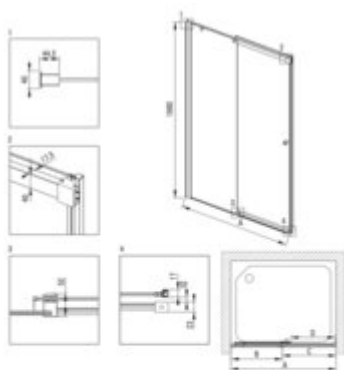

KERRIA PLUS Shower doors

Product code: KTSP013P
EAN: 5907650835639
Color: chrome
Warranty [years]: 5

Shower door

Finish	chrome
Width [mm]	1300
Height [mm]	2000
Glass finish	transparent
Glass thickness [mm]	6
Active cover installation	yes
Masking of assembly elements	to be completed with KTS walk-in
Profiles levelling the curvature of the walls	yes
Holders	with safety
Tempered glass TOTAL WHITE	yes
Reversible doors	yes
Silent closing	yes
Installation without shower tray possible	yes
Lifting hinges	no
Hinges flush with the glass	no
possibility to cut the upper guide and threshold strip	yes
Showe cabin	
Side dimension [mm]	1310

Features:

- Safe and durable tempered glass
- Hydrophobic Active-Cover coating that makes it easier for water to run off the glass
- Dedicated to Active Cover surfaces
- TOTALWHITE transparent glass
- Reversible door that allows the cabin to be mounted on the right or left side
- Covering of assembly elements
- Profiles leveling the curvature of the walls
- Hinges in the plane of the glass
- Modern handles with rubber protection
- Only the best materials, the quality of which has been confirmed by laboratory tests
- Dedicated cleaning agent, safe for cleaned surfaces
- Precise door closing through lifting hinges
- Resistance to impacts, chemicals and stains in accordance with PN-EN 14428+A1:2008 norm, c
- The shower enclosure can be installed directly on tiles or on Correo (KQR) granite shower trays as well as Kerria Plus (KTS) and Silia (KSKA) acrylic shower trays.