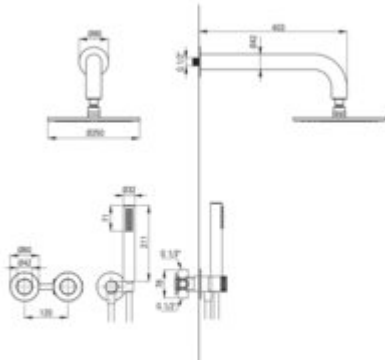

SILIA HEXA

Concealed shower set, with a shower head

Product code: NHS_R0YK

EAN: 5907650886792

Color: brushed gold

Warranty [years]: 7

Mixer

Mixer type	single-handle, mixer
Installation method	concealed
Flow class [l/min]	S - 15.1-19.8 l/min
Acoustic group [dB]	I (x <= 20)

Spout

Spout type	still
Range of shower/ bath spout [mm]	382

Shower overhead

Shape	round
Material	brass
Diameter [mm]	250
Anti-calc	yes
Number of functions	1
Stream type	rain

Hand shower

Number of functions	1
Anti-calc	yes
Stream type	rain
Additional features	cool-out

Hose

Length [mm]	1500
Braid material	PVC
Anti-twist	1

Angled hose connector

Finish	brushed gold
Connection type	for the hose with hand shower holder
Shape	round
Material	brass
Connection thread	yes
Concealed mounting	yes

Features:

- Deante Design Studio Collection
- Decorative lever - jewelry for your bathroom
- Noble form and timeless simplicity
- Innovative and easy to maintain brushed gold coating
- Coating applied using the PVD method
- Flush-mounted installation ensures the aesthetics of the bathroom
- The faucet includes a concealed element
- The mixer body is made of the highest quality brass
- Only the best materials, the quality of which has been confirmed by laboratory tests
- Adjustable shower hand angle
- Anti-calc hand shower
- Anti-calc system facilitating the removal of limescale deposits
- Anti-twist system, preventing the hose from twisting
- Ceramic mechanical Click type function switch
- Cool-out hand shower
- Durable hose ends made of brass