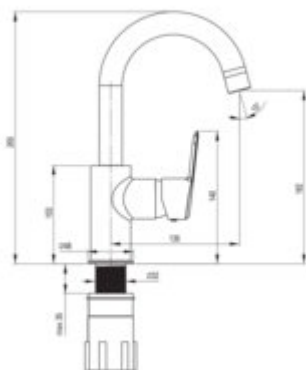

### Mixer

Finish	nero
Material	brass
Mixer type	single-handle, mixer
Installation method	standing
Total mixer height [mm]	265
Flow class [l/min]	S - 15.1-19.8 l/min
Acoustic group [dB]	I (x <= 20)
Plug included in the set	no

### Mixer cartridge

Ceramic cartridge size	35 mm
------------------------	-------

### Spout

Spout type	swivel
Mixer spout range [mm]	135
Material	stainless steel

### Connecting hose

Length [mm]	450
Installation thread	3/8"
Connection thread	M10