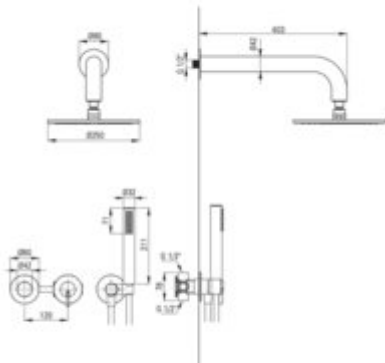

Product code: NQS_NOYK

EAN: 5907650866220

Color: nero

Warranty [years]: 7

Mixer

Mixer type	single-handle, mixer
Installation method	concealed
Flow class [l/min]	S - 15.1-19.8 l/min
Acoustic group [dB]	I (x ≤ 20)

Spout

Spout type	still
Range of shower/ bath spout [mm]	382

Shower overhead

Shape	round
Material	brass
Diameter [mm]	250
Anti-calc	yes
Number of functions	1

Hand shower

Number of functions	1
Anti-calc	yes
Stream type	rain
Additional features	cool-out

Hose

Length [mm]	1500
Braid material	PVC
Anti-twist	1

Angled hose connector

Finish	nero
Connection type	for the hose with hand shower holder
Shape	round
Material	brass
Connection thread	yes
Concealed mounting	yes

Features:

- Deante Design Studio Collection
- Noble form and timeless simplicity
- Flush-mounted installation ensures the aesthetics of the bathroom
- The mixer body is made of the highest quality brass
- Only the best materials, the quality of which has been confirmed by laboratory tests
- Adjustable shower hand angle
- Anti-calc hand shower
- Anti-calc system facilitating the removal of limescale deposits
- Anti-twist system, preventing the hose from twisting
- Cool-out hand shower
- Innovative, durable and easy to clean Nero coating
- Durable hose ends made of brass
- The faucet includes a concealed element
- Ceramic mechanical Click type function switch
- Cleaning agent for fixtures in all colors available