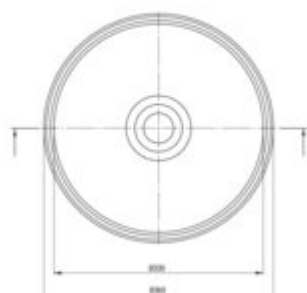

SILIA

Granite washbasin, countertop

Product code: CQS_AU4S

EAN: 5907650813811

Color: alabaster

Warranty [years]: 10

Finish	alabaster
Material	granite
Installation method	countertop/standing
Height [mm]	120
Depth [mm]	100
Antibacterial	yes
Hydrophobicity	yes
Without overflow	yes

Features:

- Deante Design Studio Collection
- Only the best materials, the quality of which has been confirmed by laboratory tests
- Properties of Deante granite: resistance to impact, high temperature, discoloration, therm
- Hydrophobic properties repel water molecules
- Dedicated cleaning agent, safe for cleaned surfaces
- The finish enriched with silver ions adds antiseptic properties