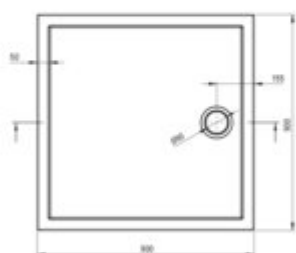

PRIZMA

Acrylic shower tray, square

Product code: KTJ_081B

EAN: 5907650872290

Color: white

Warranty [years]: 2

Finish	white
Material	acrylic
Shape	square
Width [mm]	900
Length [mm]	900
Height [mm]	45
Installation method	directly on the spout, on the floor level, on the construction material support
Drain diameter	90

Features:

- Durable acrylic material that maintains its shine and color
- Only the best materials, the quality of which has been confirmed by laboratory tests
- For installation at floor level, directly on the screed or supported by construction mater
- Note! The NHC_029C and NHC_029D siphons are compatible with the shower tray.