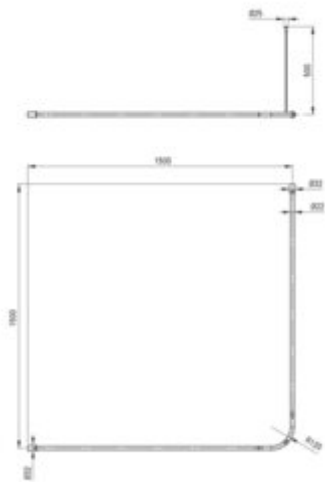

LEHNEN

Shower curtain rail

Product code: NIL_ODZ3

EAN: 5907650882879

Color: polished steel

Warranty [years]: 2

Finish	steel
Surface type	polished
Material	stainless steel
Width [mm]	1500
Depth [mm]	1500
Mounting kit included	yes