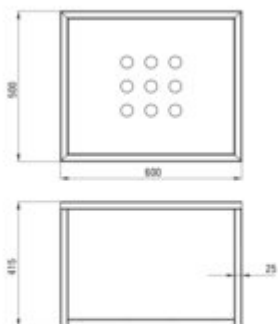

# Wall-mounted bathroom console

**Product code:** CSW\_X60A

**EAN:** 5908212079157

**Color:** nero

**Warranty [years]:** 2

Finish	nero
Surface type	matte
Installation method	wall-mounted
Width [mm]	500
Length [mm]	600
Height [mm]	415
Material	stainless steel
Reversible	yes
Mounting kit included	yes