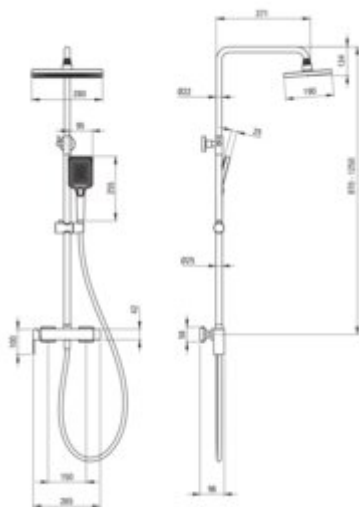

ANEMON BIS

Shower column, with shower mixer

Product code: NAC_N1BZ

EAN: 5907650819615

Color: nero

Warranty [years]: 5

Shower column

Finish	nero
mixer	yes
Flow class [l/min]	15<= S <20 (15 - 19.9)
Rain head height adjustment	yes
Bar height adjustment from [mm]	870
Bar height adjustment up to [mm]	1250

Rail

Material	stainless steel
Additional features	adjustable shower head angle

Shower overhead

Shape	rectangular
Material	ABS
Width [mm]	190
Length [mm]	280
Anti-calc	yes
Number of functions	1
Stream type	rain

Hand shower

Number of functions	4
Anti-calc	yes
Stream type	rain, hydromassage, 2 x mixed

Hose

Length [mm]	1500
Braid material	PVC
Anti-twist	1

Function switch

Switch type	ceramic mechanical
-------------	--------------------

Mixer

Mixer type	single-handle, mixer
------------	----------------------

Features:

- Innovative, durable and easy to clean Nero coating
- Anti-calc hand shower
- Anti-twist system, preventing the hose from twisting
- Durable hose ends made of brass
- Adjustable shower hand angle
- Mechanical ceramic function switch
- Dedicated cleaning agent, safe for cleaned surfaces
- Only the best materials, the quality of which has been confirmed by laboratory tests
- The mixer body is made of the highest quality brass