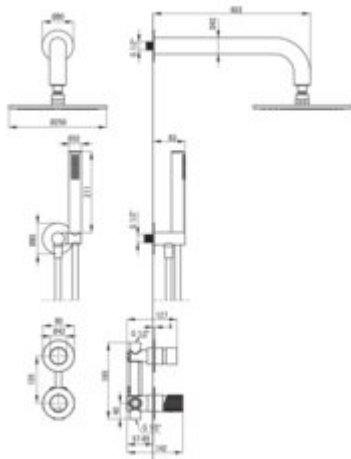

### Concealed shower set, with a shower head

Product code: NHS\_F9YK

EAN: 5907650886761

Color: brushed steel

Warranty [years]: 7

#### Spout

Spout type	still
Range of shower/ bath spout [mm]	382

#### Shower overhead

Shape	round
Material	brass
Diameter [mm]	250
Anti-calc	yes
Number of functions	1

#### Angled hose connector

Finish	steel
Connection type	for the hose with hand shower holder
Shape	round
Material	brass
Connection thread	yes
Concealed mounting	yes