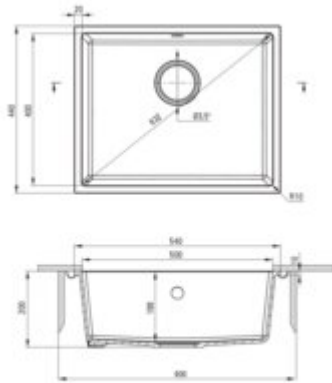

### Sink

Finish	alabaster
Surface type	matte
Material	granite
Installation method	undermount, flush, inset
Number of bowls	1
Minimum cabinet width [mm]	600
Width [mm]	440
Length [mm]	540
Height [mm]	200
Bowl depth [mm]	188
Cut-out Length [mm]	500
Cut-out Width [mm]	400
Reversible	no
Equipped with accessories	yes
Drain diameter	3.5"