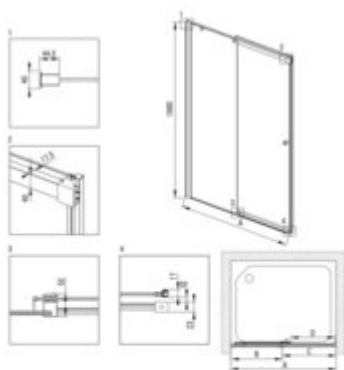

Product code: KTSPN15P

EAN: 5907650835660

Color: nero

Warranty [years]: 5

Shower door

Finish	nero
Width [mm]	1500
Height [mm]	2000
Glass finish	transparent
Glass thickness [mm]	6
Active cover	yes
installation	to be completed with KTS walk-in
Masking of assembly elements	yes
Profiles levelling the curvature of the walls	yes
Holders	with safety
Tempered glass TOTAL WHITE	yes
Reversible doors	yes
Silent closing	yes
Installation without shower tray	yes
possible	
Lifting hinges	no
Hinges flush with the glass	no
possibility to cut the upper guide and threshold strip	yes
Showe cabin	
Side dimension [mm]	1510

Features:

- Safe and durable tempered glass
- Hydrophobic Active-Cover coating that makes it easier for water to run off the glass
- Dedicated to Active Cover surfaces
- TOTALWHITE transparent glass
- Reversible door that allows the cabin to be mounted on the right or left side
- Covering of assembly elements
- Profiles leveling the curvature of the walls
- Hinges in the plane of the glass
- Modern handles with rubber protection
- Only the best materials, the quality of which has been confirmed by laboratory tests
- Dedicated cleaning agent, safe for cleaned surfaces
- Precise door closing through lifting hinges
- Resistance to impacts, chemicals and stains in accordance with PN-EN 14428+A1:2008 norm, c
- The shower enclosure can be installed directly on tiles or on Correo (KQR) granite shower trays as well as Kerria Plus (KTS) and Silia (KSKA) acrylic shower trays.