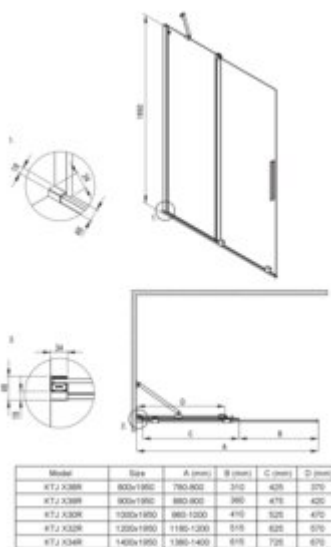

PRIZMA
Shower cabin, rectangular

Product code: KPNDP12S08

EAN: 5907650899440

Color: titanium

Warranty [years]: 5

Showe cabin (KTJ_D32R)

Width [mm]	1200
Height [mm]	1950
Glass finish	transparent
Glass thickness [mm]	6
Active cover	yes
Side dimension [mm]	1200
Railings	short to perpendicular wall/long to parallel wall
Tempered glass TOTAL WHITE	no
Reversible doors	yes
Installation without shower tray possible	yes
Possibility to install a railing to a perpendicular wall	yes

Showe cabin (KTJ_D38P)

Width [mm]	800
Height [mm]	1950
Glass finish	transparent
Glass thickness [mm]	6
Active cover	yes
Side dimension [mm]	780
Tempered glass TOTAL WHITE	no
Reversible doors	yes
Installation without shower tray possible	yes

Shower door

rails	adjustable stiffening the cabin
-------	---------------------------------

Features:

- Safe and durable tempered glass
- Hydrophobic Active-Cover coating that makes it easier for water to run off the glass
- Dedicated to Active Cover surfaces
- Only the best materials, the quality of which has been confirmed by laboratory tests
- Possibility to install the cabin without a shower tray, directly on the tiles
- Resistance to impacts, chemicals and stains in accordance with PN-EN 14428+A1:2008 norm, c
- Free combination of elements
- Dedicated cleaning agent, safe for cleaned surfaces