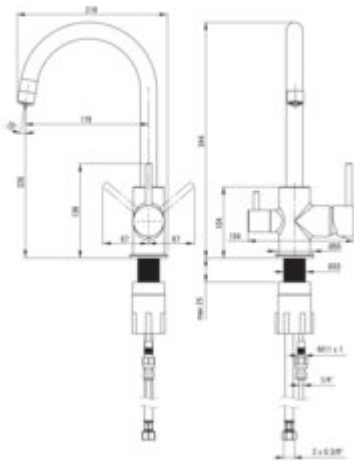

## Kitchen tap, with water filter connection

**Product code:** BCH\_064M

**EAN:** 5908212089415

**Color:** chrome

**Warranty [years]:** 7

### Mixer

Finish	chrome
Material	brass
Mixer type	mixer, for the water filter connection
Installation method	standing
Total mixer height [mm]	344
Flow class [l/min]	A <= 15 (9.1 - 15)
Acoustic group [dB]	II (20 < x <= 30)

### Mixer cartridge

Ceramic cartridge size	35 mm
------------------------	-------

### Connecting hose

Length [mm]	450
Installation thread	3/8"
Connection thread	M10