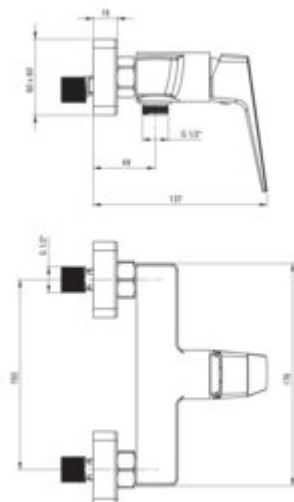

BLUR

Shower mixer, wall-mounted

Product code: BQL_040M

EAN: 5907650869856

Color: chrome

Warranty [years]: 7

Mixer

Finish	chrome
Material	brass
Mixer type	single-handle, mixer
Installation method	wall-mounted
Total mixer height [mm]	138
Flow class [l/min]	A <= 15 (9.1 - 15)
Acoustic group [dB]	II (20 < x <= 30)

Mixer cartridge

Ceramic cartridge size	25 mm
------------------------	-------

Features:

- Only the best materials, the quality of which has been confirmed by laboratory tests
- The mixer body is made of the highest quality brass
- Innovative, durable and easy to clean Nero coating
- Cleaning agent for fixtures in all colors available