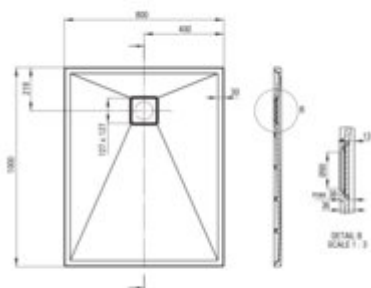

CORREO

Granite shower tray, rectangular

Product code: KQR_S46B

EAN: 5908212095782

Color: metallic grey

Warranty [years]: 10

Finish	metallic grey
Material	granite
Shape	rectangular
Width [mm]	800
Length [mm]	1000
Height [mm]	36
Installation method	directly on the spout, on the floor level, on the construction material support
Drain diameter	90
possibility to cut to size	yes
Hydrophobicity	yes

Features:

- Properties of Deante granite: resistance to impact, high temperature, discoloration, therm
- Hydrophobic properties repel water molecules
- The finish enriched with silver ions adds antiseptic properties
- For installation at floor level, directly on the screed or supported by construction mater
- Possibility of cutting the granite shower tray
- Warning! The NHC_029C siphon fits this shower tray
- Warning! The NHC_029D siphon fits this shower tray
- Dedicated cleaning agent, safe for cleaned surfaces
- Only the best materials, the quality of which has been confirmed by laboratory tests
- Anti-slip properties of granite shower trays