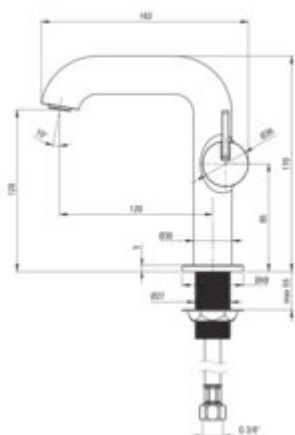

SILIA

Washbasin tap, with rectangular spout

Product code: BQS_F24M

EAN: 5907650818144

Color: brushed steel

Warranty [years]: 7

Mixer

Finish	steel
Material	brass
Mixer type	single-handle, mixer
Installation method	standing
Total mixer height [mm]	170
Flow class [l/min]	Z - 4-9 l/min
Acoustic group [dB]	I (x <= 20)

Mixer cartridge

Ceramic cartridge size	25 mm
------------------------	-------

Spout

Mixer spout range [mm]	120
Material	brass

Aerator

Aerator type	flat, swivel, honeycomb
Aerator size	M24

Connecting hose

Length [mm]	450
Installation thread	3/8"
Connection thread	M10

Features:

- Deante Design Studio Collection
- Noble form and timeless simplicity
- The mixer is equipped with a stream aerator
- The mixer body is made of the highest quality brass
- The movable aerator allows you to direct the water stream
- The mounting sleeve facilitates the installation of the mixer
- 45 cm connection hoses included
- Only the best materials, the quality of which has been confirmed by laboratory tests
- Z flow class (4-9 l/min) allowing for water consumption reduction
- The lever on the side makes it easier to keep the spout clean
- Cleaning agent for fixtures in all colors available
- Innovative and easy to maintain brushed steel coating
- Coating applied using the PVD method