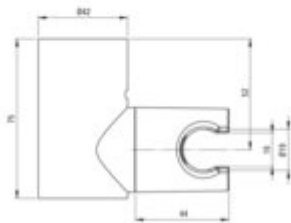

### Wall bracket, for hand shower

**Product code:** ANO\_021U

**EAN:** 5908212050989

**Color:** chrome

**Warranty [years]:** 2

Finish	chrome
Shape	round
Material	ABS
installation	wall-mounted
Hand shower angle adjustment	yes