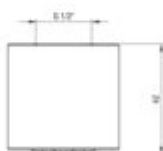

SILIA

Fixed shower head, 1-function

Product code: NQS_A30K

EAN: 5907650858379

Color: bianco

Warranty [years]: 2

Aerator

Aerator type	silicone, swivel
Stream type	rain
Aerator size	M24
Thread type	external

Shower overhead

Finish	white
Shape	round
Material	brass
thickness	42
Diameter [mm]	42
Number of functions	1
Anti-calc	yes
Stream type	rain
Flow class [l/min]	12<= A <15 (12 - 14.9)

Features:

- Deante Design Studio Collection
- Innovative and easy-to-maintain coating - bianco
- Noble form and timeless simplicity
- Anti-calc system facilitating the removal of limescale deposits
- Silicone aerator for easy limescale removal
- Only the best materials, the quality of which has been confirmed by laboratory tests
- Cleaning agent for fixtures in all colors available