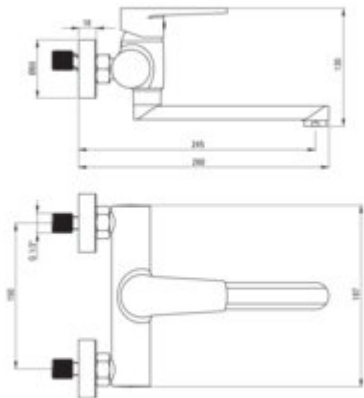

TUBO

Washbasin tap, wall-mounted

Product code: BUT_050M

EAN: 5907650812838

Color: chrome

Warranty [years]: 7

Mixer

Finish	chrome
Material	brass
Mixer type	single-handle, mixer
Installation method	wall-mounted
Total mixer height [mm]	260
Flow class [l/min]	Z - 4-9 l/min
Acoustic group [dB]	I (x <= 20)

Mixer cartridge

Ceramic cartridge size	35 mm
------------------------	-------

Spout

Spout type	swivel
Mixer spout range [mm]	245
Material	stainless steel

Aerator

Aerator type	honeycomb
Aerator size	M24

Features: