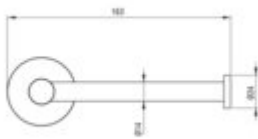

## Toilet paper holder

**Product code:** ADJ\_0211

**EAN:** 5907650829058

**Color:** chrome

**Warranty [years]:** 2

Finish	chrome
Surface type	shine
Material	steel 304
Height [mm]	50
Width [mm]	163
Depth [mm]	70
Mounting kit included	yes