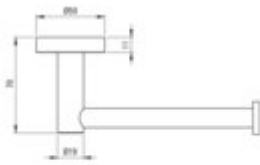

## Toilet paper holder

**Product code:** ADJ\_0211

**EAN:** 5907650829058

**Color:** chrome

**Warranty [years]:** 2

Finish	chrome
Surface type	shine
Material	steel 304
Height [mm]	50
Width [mm]	163
Depth [mm]	70
Mounting kit included	yes