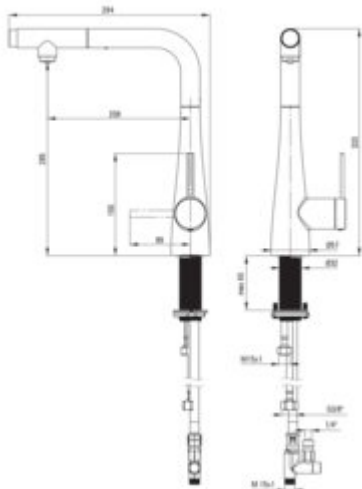

ERIDAN

Kitchen tap, with water filter connection

Product code: BRE_075M

EAN: 5907650864035

Color: chrome

Warranty [years]: 7

deante

Mixer

Finish	chrome
Material	steel 304
Mixer type	single-handle, mixer, for the water filter connection
Installation method	standing
Total mixer height [mm]	333
Flow class [l/min]	Z - 4-9 l/min
Acoustic group [dB]	I (x ≤ 20)

Mixer cartridge

Ceramic cartridge size	35 mm

Spout

Spout type	pull-out
Material	steel 304

Aerator

Aerator type	honeycomb
Aerator size	M24

Connecting hose

Length [mm]	600
Installation thread	3/8"

Hose

Length [mm]	1500

Features:

- Deante Design Studio Collection
- Z flow class (4-9 l/min) allowing for water consumption reduction
- 45 cm connection hoses included
- The mounting sleeve facilitates the installation of the mixer
- The mixer with functional pull-out spout
- The mixer is equipped with a stream aerator
- The tap can be mounted even very close to the wall
- Pull-out spout for filtered water
- Only the best materials, the quality of which has been confirmed by laboratory tests
- Cleaning agent for fixtures in all colors available