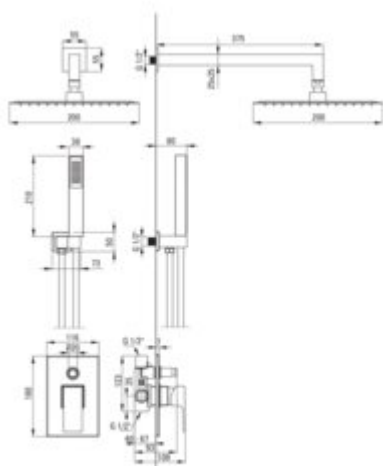

ANEMON

Concealed shower set

Product code: NAC_09AP

EAN: 5908212035238

Color: chrome

Warranty [years]: 7

Mixer

Mixer type	mixer, single-handle
Installation method	concealed
Flow class [l/min]	B ≤ 25.2 (19.9 - 25.2)
Acoustic group [dB]	II (20 < x ≤ 30)

Spout

Spout type	still
Range of shower/ bath spout [mm]	375

Shower overhead

Shape	square
Material	steel 304
Width [mm]	200
Length [mm]	200
thickness	55
Anti-calc	yes
Number of functions	1
Stream type	rain
Quick response time for turning the water on and off	yes

Hand shower

Number of functions	1
Anti-calc	yes
Stream type	rain

Hose

Length [mm]	1500
Braid type	extensible, double braided
Braid material	stainless steel
Anti-twist	1

Angled hose connector

Finish	chrome
Connection type	for the hose with hand shower holder
Shape	square
Material	brass
Connection thread	yes
Concealed mounting	yes