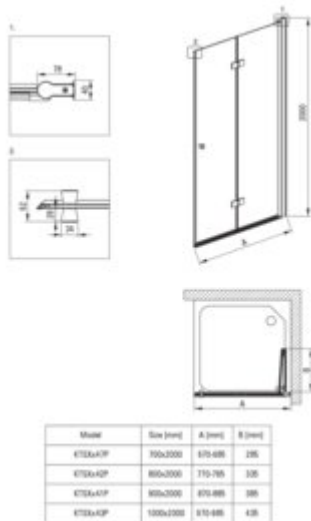

## Shower doors, Kerria Plus system

**Product code:** KTSXN43P

**EAN:** 5908212087633

**Color:** nero

**Warranty [years]:** 5

### Shower door

Finish	nero
Width [mm]	1000
Height [mm]	2000
Glass finish	transparent
Glass thickness [mm]	6
Active cover	yes
installation	to be completed with KTS doors , to be completed with KTS walk-in
Side dimension [mm]	985
Adjustment range from [mm]	-10
Masking of assembly elements	yes
Profiles levelling the curvature of the walls	yes
Holders	with safety
Tempered glass TOTAL WHITE	yes
Reversible doors	yes
Silent closing	yes
Installation without shower tray	yes possible
Lifting hinges	yes
Hinges flush with the glass	yes

### Showe cabin

Side dimension [mm]	985
---------------------	-----