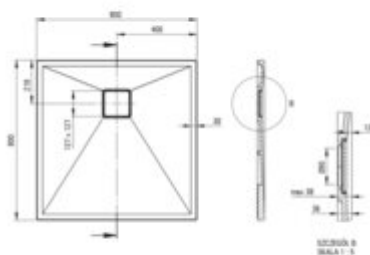

CORREO

Granite shower tray, square

Product code: KQR_T42B

EAN: 5907650837756

Color: anthracite metallic

Warranty [years]: 10

Finish	anthracite metallic
Material	granite
Shape	square
Width [mm]	800
Length [mm]	800
Height [mm]	36
Installation method	directly on the spout, on the construction material support, on the floor level
Drain diameter	90
possibility to cut to size	yes
Hydrophobicity	yes

Features:

- Properties of Deante granite: resistance to impact, high temperature, discoloration, therm
- Hydrophobic properties repel water molecules
- For installation at floor level, directly on the screed or supported by construction mater
- Possibility of cutting the granite shower tray
- Warning! The NHC_029C siphon fits this shower tray
- Warning! The NHC_029D siphon fits this shower tray
- Dedicated cleaning agent, safe for cleaned surfaces
- Only the best materials, the quality of which has been confirmed by laboratory tests
- The finish enriched with silver ions adds antiseptic properties
- Anti-slip properties of granite shower trays