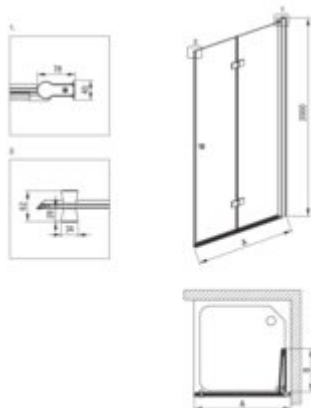

KERRIA PLUS

Shower cabin, square

Product code: KKNNX08S08

EAN: 5907650884439

Color: nero

Warranty [years]: 5

Model	Size [mm]	A [mm]	B [mm]
67Ea42P	700x2000	670-688	200
67Ea43P	800x2000	770-788	200
67Ea44P	900x2000	870-888	200
67Ea45P	1000x2000	970-988	200

Showe cabin (KTSXN42P)

Side dimension [mm]	785
Holders	with safety

Showe cabin (KTS_N38P)

Finish	nero
Width [mm]	800
Height [mm]	2000
Glass finish	transparent
Glass thickness [mm]	6
Active cover installation	yes
installation	to be completed with KTS doors , to be completed with KTS walk-in , possibility of assembly with a KTS movable panel

Side dimension [mm]	770
Adjustment range from [mm]	700
Adjustment range up to [mm]	1200
Masking of assembly elements	yes
Profiles levelling the curvature of the walls	yes
Railings	adjustable stiffening the cabin
Tempered glass TOTAL WHITE	yes
Installation without shower tray possible	yes

Side dimension [mm]	785
Adjustment range from [mm]	-10
Masking of assembly elements	yes
Profiles levelling the curvature of the walls	yes
Holders	with safety
Tempered glass TOTAL WHITE	yes
Reversible doors	yes
Silent closing	yes
Installation without shower tray possible	yes
Lifting hinges	yes
Hinges flush with the glass	yes