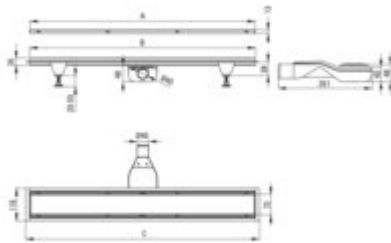

Linear drain, floor

Product code: KOS_R07D

EAN: 5907650868453

Color: brushed gold

Warranty [years]: 10

Model	A [mm]	B [mm]	C [mm]
KOS-R07D	600	600	600
KOS-R07D	600	700	700
KOS-R07D	700	600	600
KOS-R07D	600	600	600
KOS-R07D	600	1000	1000

Length [mm]	700
Material	stainless steel
Siphon flow [L/min]	36
Siphon 360 degrees	yes
Siphon included	yes
Siphon cleaned from the top	yes
Connection diameter [mm]	50
adjustable feet included	yes
Reversible drain	yes
Waterproofing mat	yes

Features:

- The drain is made of high quality stainless steel
- The set includes feet for easy leveling and a hook for removing the grate
- Easy to clean siphon
- Only the best materials, the quality of which has been confirmed by laboratory tests
- Hygienic certificate of the National Institute of Hygiene confirming the product's compliance
- Possibility to choose installation method
- Dedicated cleaning agent, safe for cleaned surfaces
- Insert wet/dry - effective barrier against sewage odors