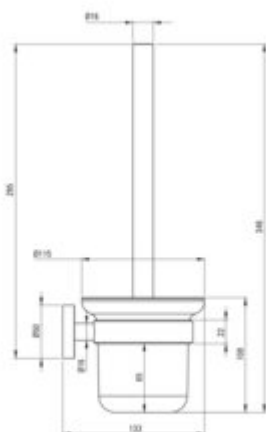

JASMIN

Toilet brush, wall-mounted

Product code: ADJ_N711

EAN: 5907650829157

Color: nero

Warranty [years]: 2

Finish	nero
Surface type	matte
Material	steel 304
Height [mm]	346
Width [mm]	115
Depth [mm]	133
Mounting kit included	yes