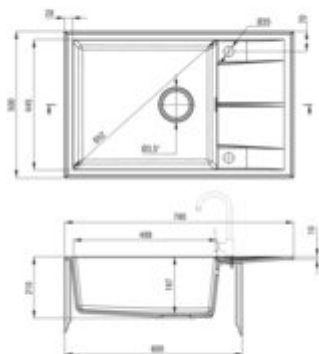

Product code: ZQE_G11B

EAN: 5907650874256

Color: metallic graphite

Warranty [years]: 18

Sink

Finish	metallic graphite
Surface type	matte
Material	granite
Installation method	inset
Number of bowls	1
Minimum cabinet width [mm]	600
Width [mm]	500
Length [mm]	780
Height [mm]	210
Bowl depth [mm]	197
Cut-out Length [mm]	760
Cut-out Width [mm]	480
Reversible	yes
Equipped with accessories	yes
Drain diameter	3.5"
Number of holes	2

Sink waste kit

Finish	nero
Plug type	automatic, with a button
Low siphon/ Space saver	yes
possibility to connect a dishwasher/ washing machine	yes

Features:

- Deante Design Studio Collection
- Properties of Deante granite: resistance to impact, high temperature, discoloration, therm
- Longest, 18 years warranty
- The sink is equipped with fittings with a connection to the dishwasher
- Hydrophobic properties repel water molecules
- The exceptionally spacious and deep bowl will even accommodate trays taken out of the oven
- Possibility to buy a sponge hook that fits perfectly with this model.
- Possibility to buy a cloth rail that fits perfectly with this model
- Reversible sink - possibility to install the bowl on the left or the right side
- The finish enriched with silver ions adds antiseptic properties
- Space-saving siphon which facilitates e.g. sorting waste
- Dedicated cleaning agent, safe for cleaned surfaces
- Possibility to purchase a drainer that perfectly fits this model
- Strainer uniformly dyed in mass
- Automatic plug activated with a CLICK button