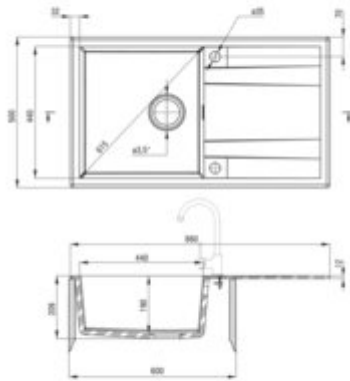

Product code: ZQE_A113

EAN: 5908212072806

Color: alabaster

Warranty [years]: 18

Sink

Finish	alabaster
Surface type	matte
Material	granite
Installation method	inset
Number of bowls	1
Minimum cabinet width [mm]	600
Width [mm]	500
Length [mm]	860
Height [mm]	209
Bowl depth [mm]	190
Cut-out Length [mm]	840
Cut-out Width [mm]	480
Reversible	yes
Equipped with accessories	yes
Drain diameter	3.5"
Number of holes	2

Sink waste kit

Finish	steel
Plug type	automatic, with a button
Low siphon/ Space saver	yes
possibility to connect a dishwasher/ washing machine	yes

Features:

- Deante Design Studio Collection
- Properties of Deante granite: resistance to impact, high temperature, discoloration, therm
- Longest, 18 years warranty
- The sink is equipped with fittings with a connection to the dishwasher
- Hydrophobic properties repel water molecules
- The exceptionally spacious and deep bowl will even accommodate trays taken out of the oven
- Possibility to buy a sponge hook that fits perfectly with this model.
- Possibility to buy a cloth rail that fits perfectly with this model
- Reversible sink - possibility to install the bowl on the left or the right side
- Dedicated cleaning agent, safe for cleaned surfaces
- Automatic plug activated with a CLICK button
- Space-saving siphon which facilitates e.g. sorting waste
- Possibility to purchase a drainer that perfectly fits this model
- The finish enriched with silver ions adds antiseptic properties