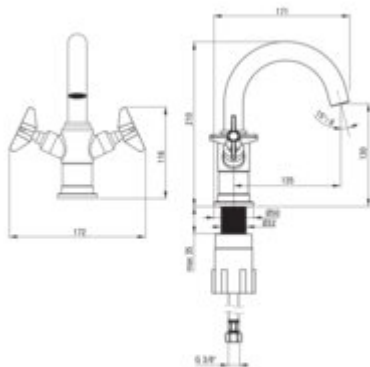

TEMISTO

Washbasin tap

Product code: BQT_N20D

EAN: 5907650827535

Color: nero

Warranty [years]: 7

Mixer

Finish	nero
Material	brass
Mixer type	two-handle
Installation method	standing
Total mixer height [mm]	210
Flow class [l/min]	A <= 15 (9.1 - 15)
Acoustic group [dB]	I (x <= 20)

Mixer cartridge

Ceramic cartridge size	1/2"
------------------------	------

Spout

Spout type	swivel
Mixer spout range [mm]	135
Material	stainless steel

Aerator

Aerator type	honeycomb, swivel
Aerator size	M18.5

Connecting hose

Length [mm]	450
Installation thread	3/8"
Connection thread	M10

Features:

- Deante Design Studio Collection
- Design that connects the past with the future
- Hand-crafted elements
- The mixer body is made of the highest quality brass
- Innovative, durable and easy to clean Nero coating
- 45 cm connection hoses included
- The mixer is equipped with a stream aerator
- The movable aerator allows you to direct the water stream
- The mounting sleeve facilitates the installation of the mixer
- we recommend buying a universal plug in the color of the mixer
- Cleaning agent for fixtures in all colors available